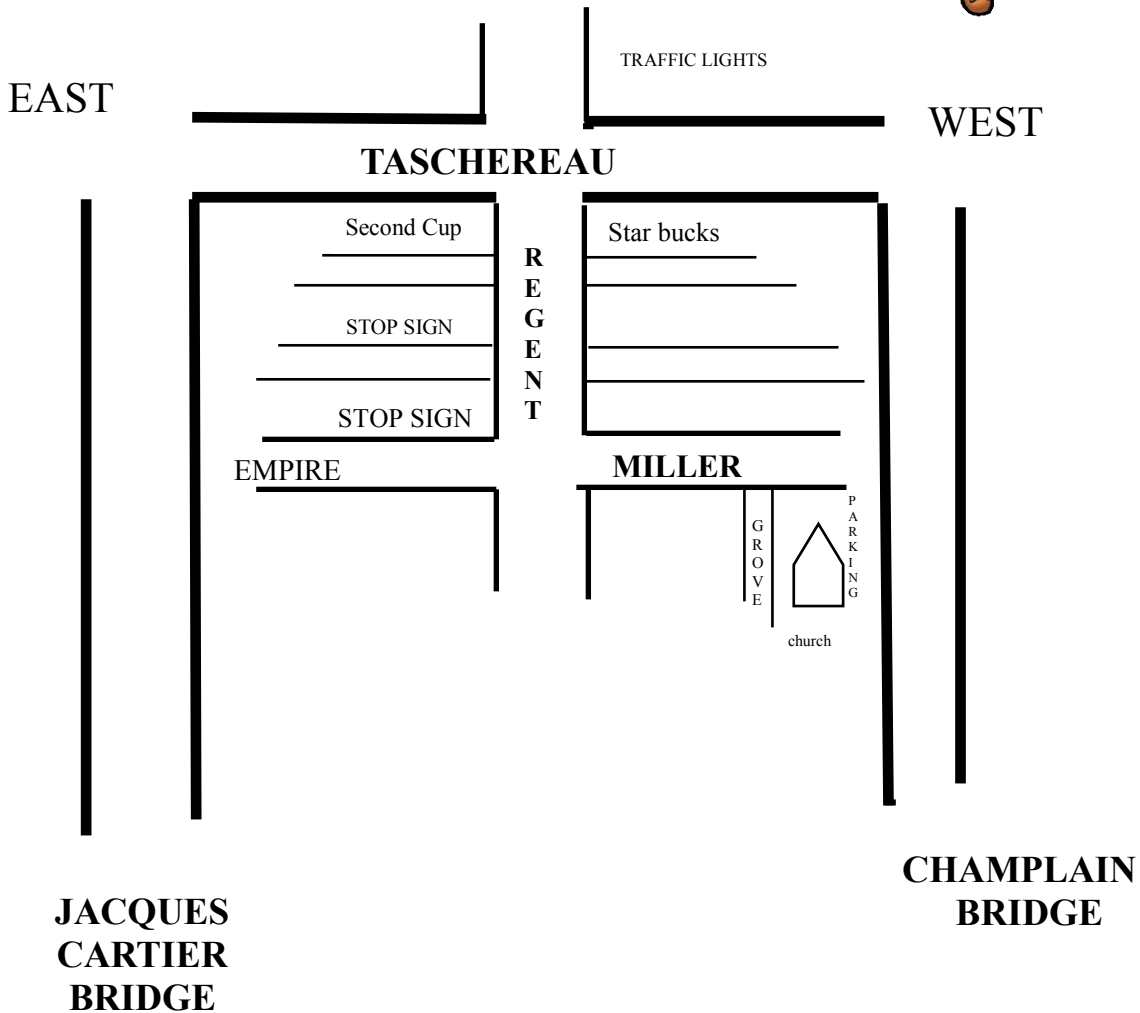

FIDDLE & BOW SQUARE DANCE CLUB
“ROBBIE BURNS DANCE”
CALLER
“BERT LAJOIE”
PLUS WITH A1 TIPS

JANUARY 21ST., 2011
8.00 PM to 10:30 P.M.

DONATION
\$8.00 PP
Refreshments
ST MARY’S CHURCH
GREENFIELD PARK
RACHEL & MIKE
Info: TEL: 450-653-5463