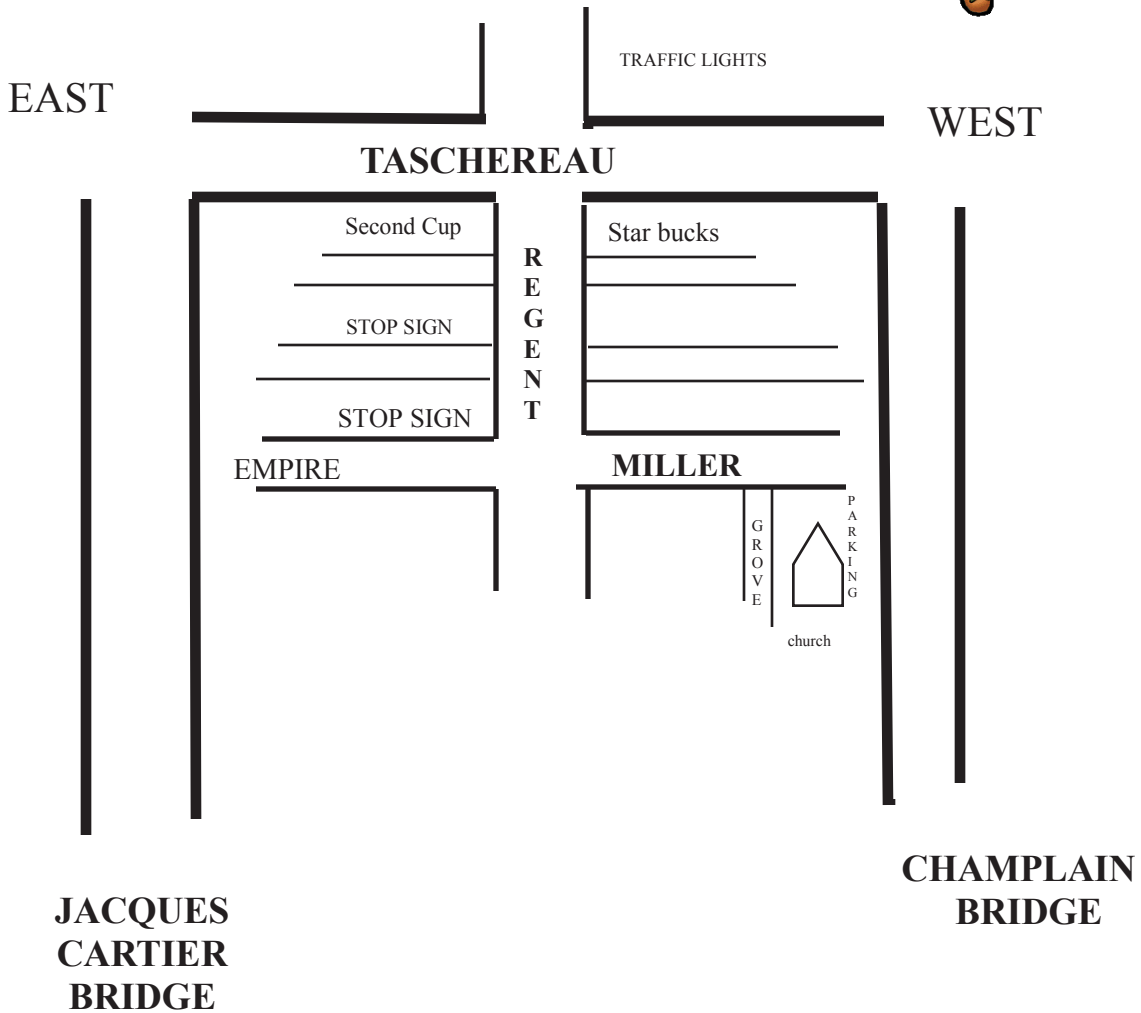

FIDDLE & BOW SQUARE DANCE CLUB
“ROBBIE BURNS DANCE”
CALLER
“BERT LAJOIE”
PLUS WITH A1 TIPS

JANUARY 20TH, 2012
8:00 PM to 10:30 P.M.

DONATION
\$8.00 PP
Refreshments
ST MARY’S CHURCH
GREENFIELD PARK
RACHEL & MIKE
Info: TEL: 450-653-5463