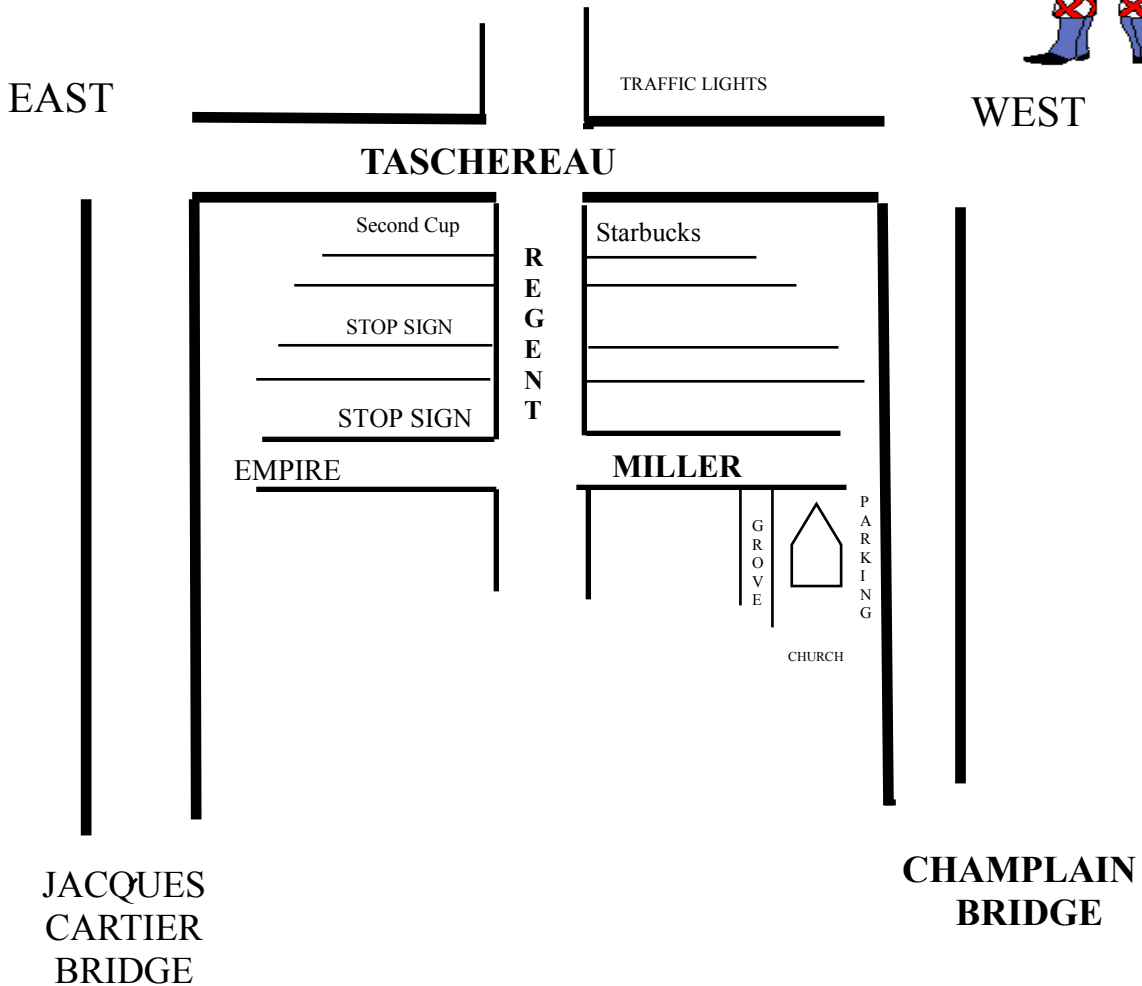

FIDDLE & BOW SQUARE DANCE CLUB
“ST. ANDREW’S DANCE”
CALLER “ LEN JACKSON”
PLUS WITH A1 TIPS
NOVEMBER 26TH 2010
8.00 PM to 10:30 P.M.

DONATION
\$8.00 PP
Refreshments
ST MARY’S CHURCH
GREENFIELD PARK
Info: RACHEL & MIKE
TEL: 450-653-5463